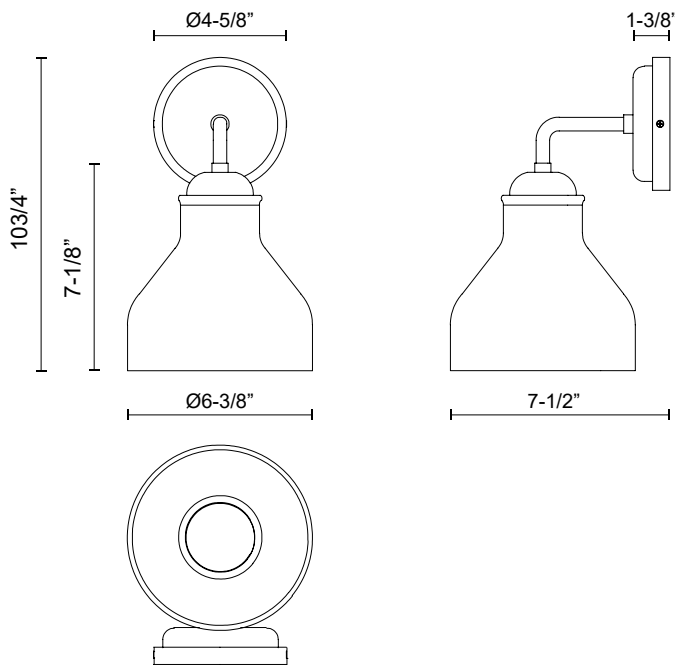

## WESTLAKE WV540106

|                    |                              |
|--------------------|------------------------------|
| FIXTURE DIMENSIONS | W6-3/8" x H10-3/4" x E7-1/2" |
| HEIGHT FROM CENTER | 8-1/2"                       |
| EXTENSION          | 7-1/2"                       |
| LAMP TYPE          | E26                          |
| MAX WATTAGE        | 60W                          |
| BULB QTY           | 1                            |
| BULBS INCLUDED     | No                           |
| VOLTAGE            | 120V                         |
| GLASS DETAILS      | Glossy Opal Glass            |
| MATERIAL           | Glass; Steel;                |
| INSTALL OPTIONS    | Up/Down; Wall;               |
| LOCATION           | Damp                         |
| CANOPY DIMENSIONS  | D4-5/8" x E1-3/8"            |
| BRAND              | Alora Mood                   |

[ D - Diameter, L - Length, W - Width, H - Height, E - Extension ]